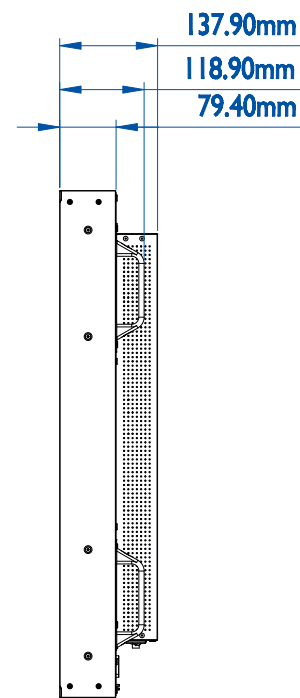

# Philips 55BDL3102H

Version: 1.2

Release Date: 2018/05/18

Wall Mount Hole Specification-W1

Wall Mount Hole Specification-W2