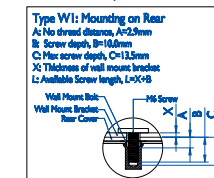

# Philips 55BDL3102H

Version: 1.2

Release Date: 2018/05/18

Wall Mount Hole Specification-W1

Wall Mount Hole Specification-W2