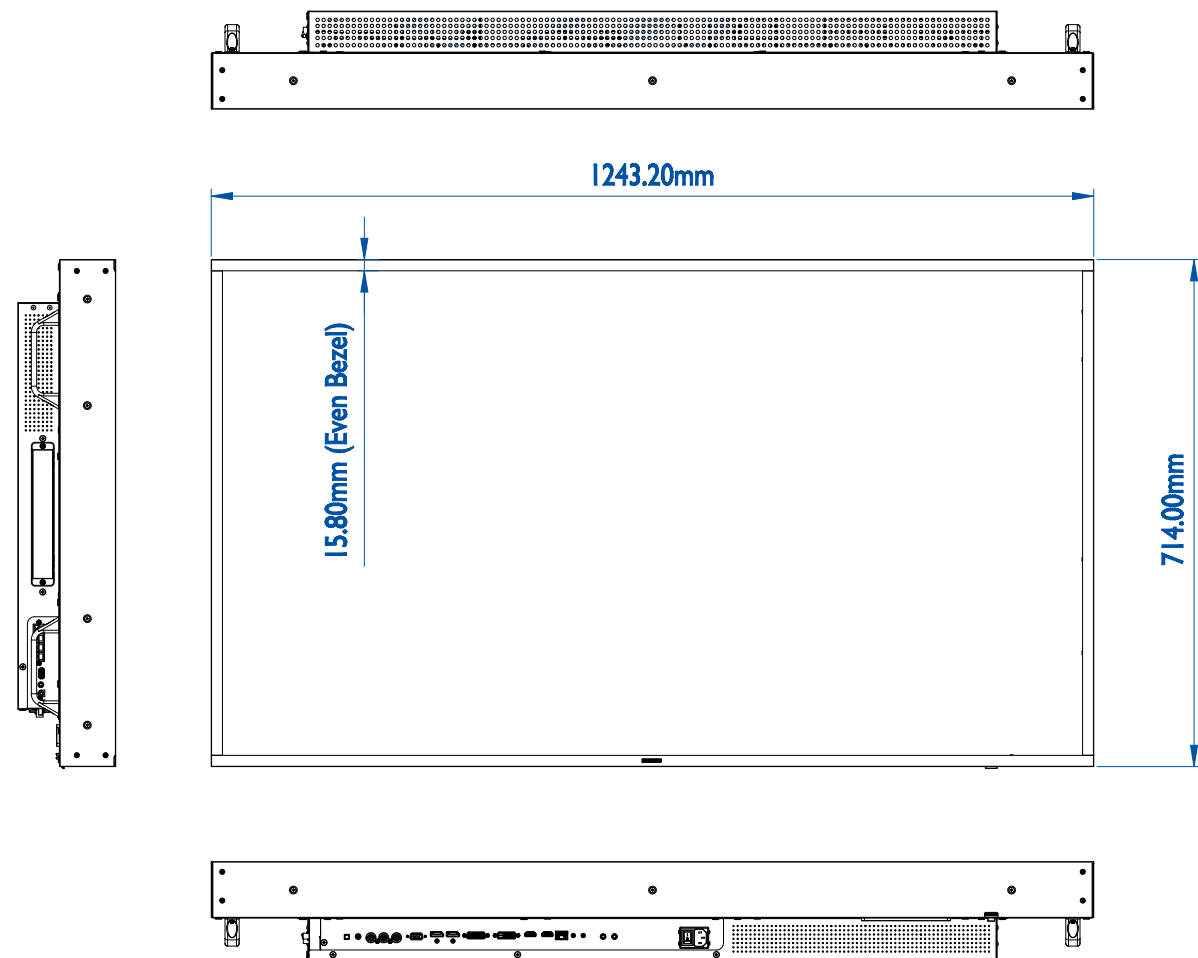

# Philips 55BDL3102H

Version: 1.2

Release Date: 2018/05/18

Wall Mount Hole Specification-W1

Wall Mount Hole Specification-W2