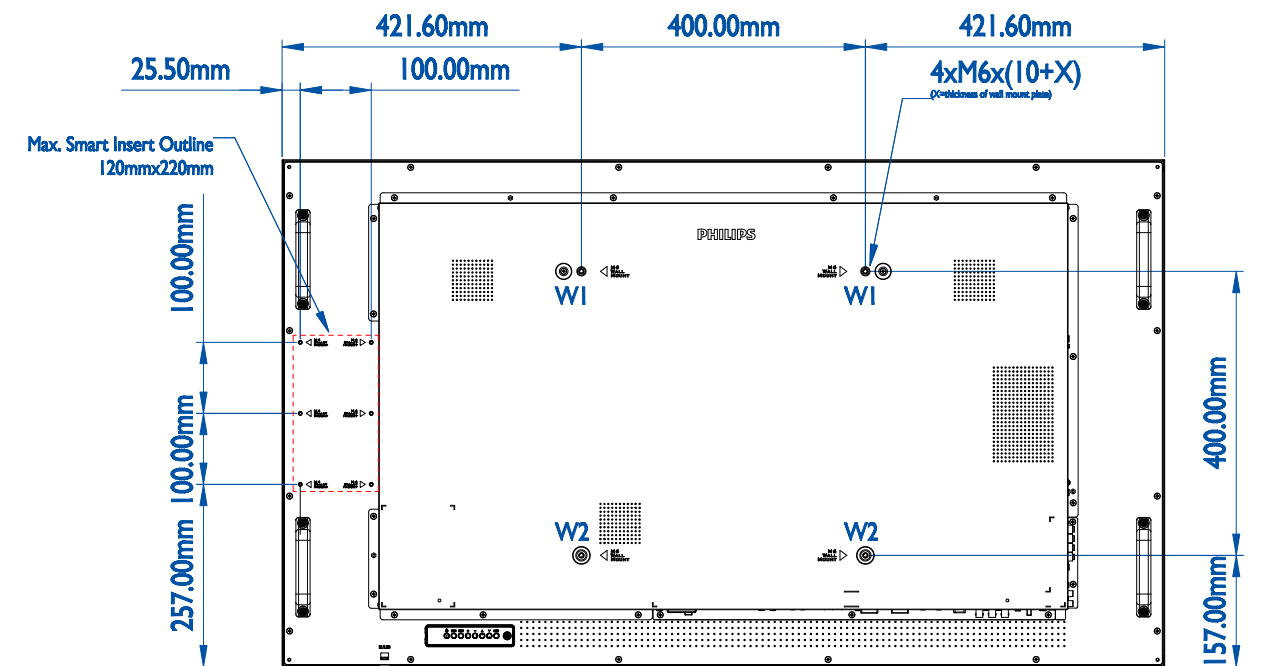

# Philips 55BDL3102H

Version: 1.2

Release Date: 2018/05/18

Wall Mount Hole Specification-W1

Wall Mount Hole Specification-W2