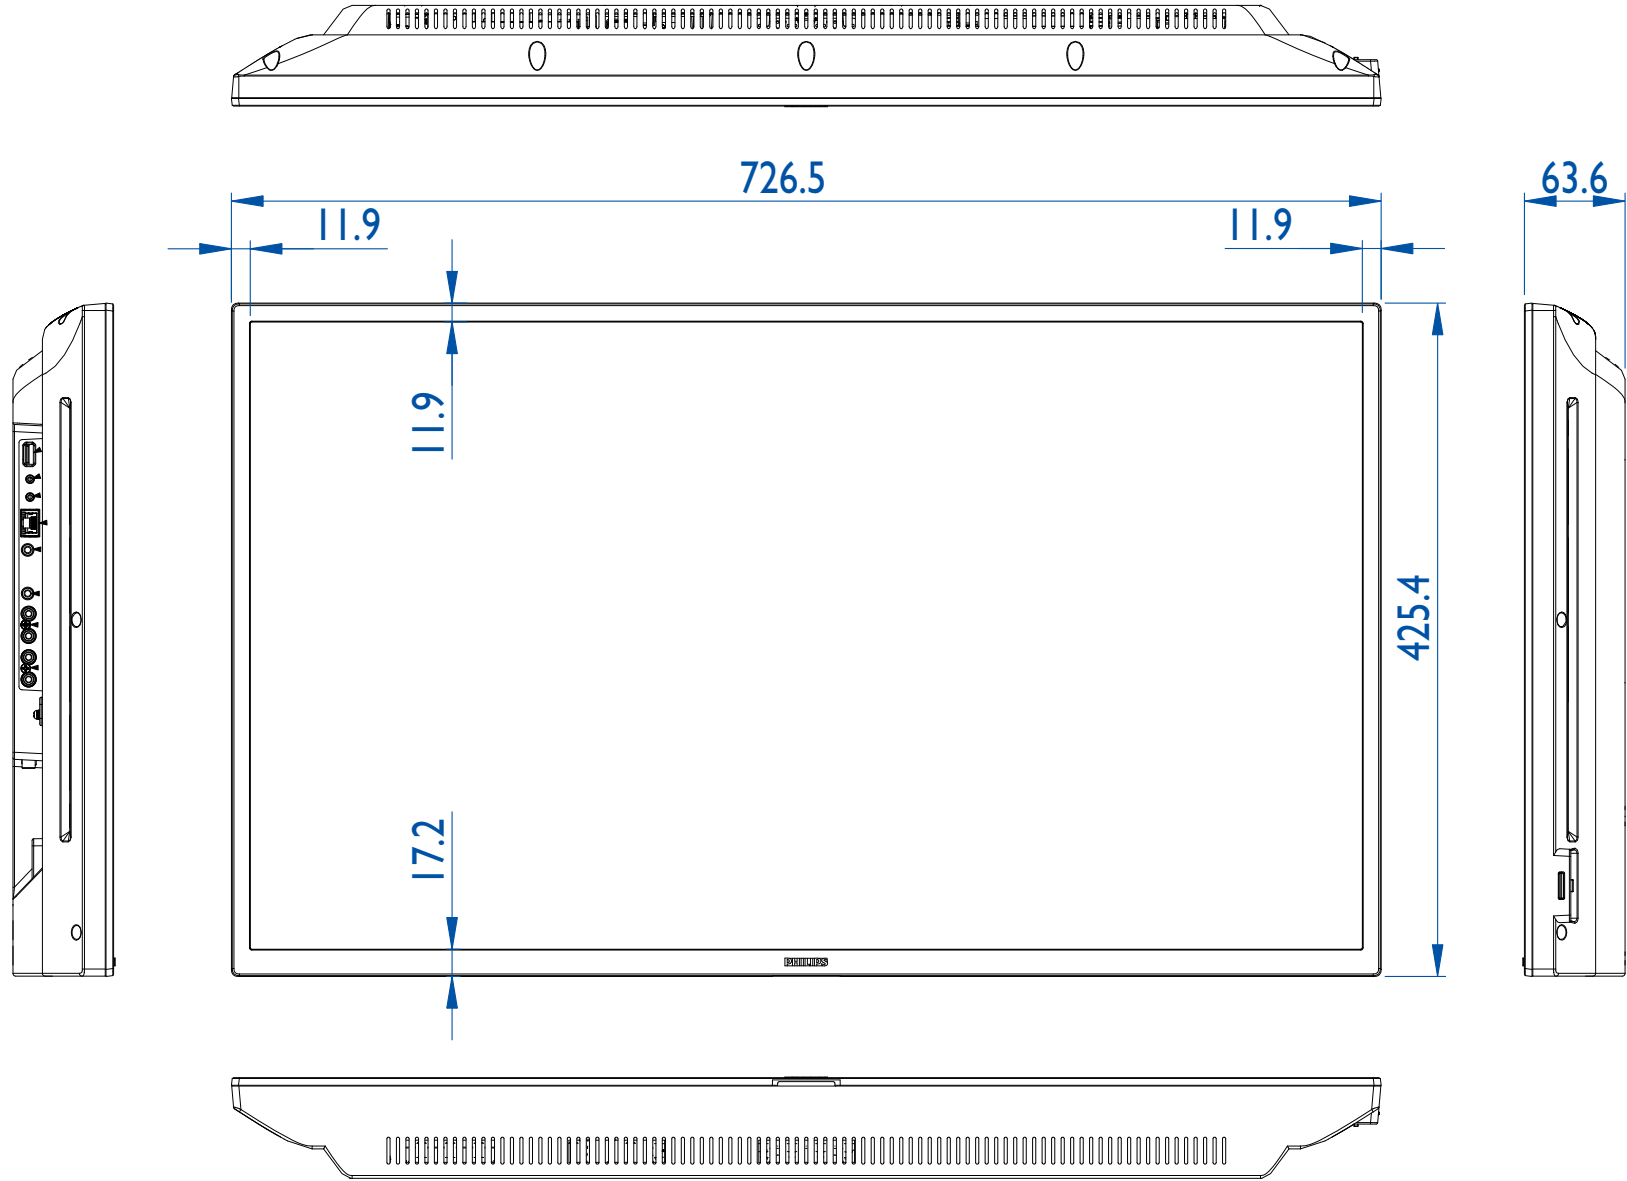

### Wall Mount Hole Specificaiton

Available screw length:  $L=10+X$   
 Max. screw length:  $L_{max}=B+X$

Type	Screw Size	L	$L_{max}=B+X$	A	C
W1	M4	$10+X$	$10.7+X$ mm	2.2mm	12.2mm
W1	M4	$10+X$	$10.5+X$ mm	2.9mm	11.6mm

Where  
 No thread distance: A  
 Thickness of wall mount plate: X