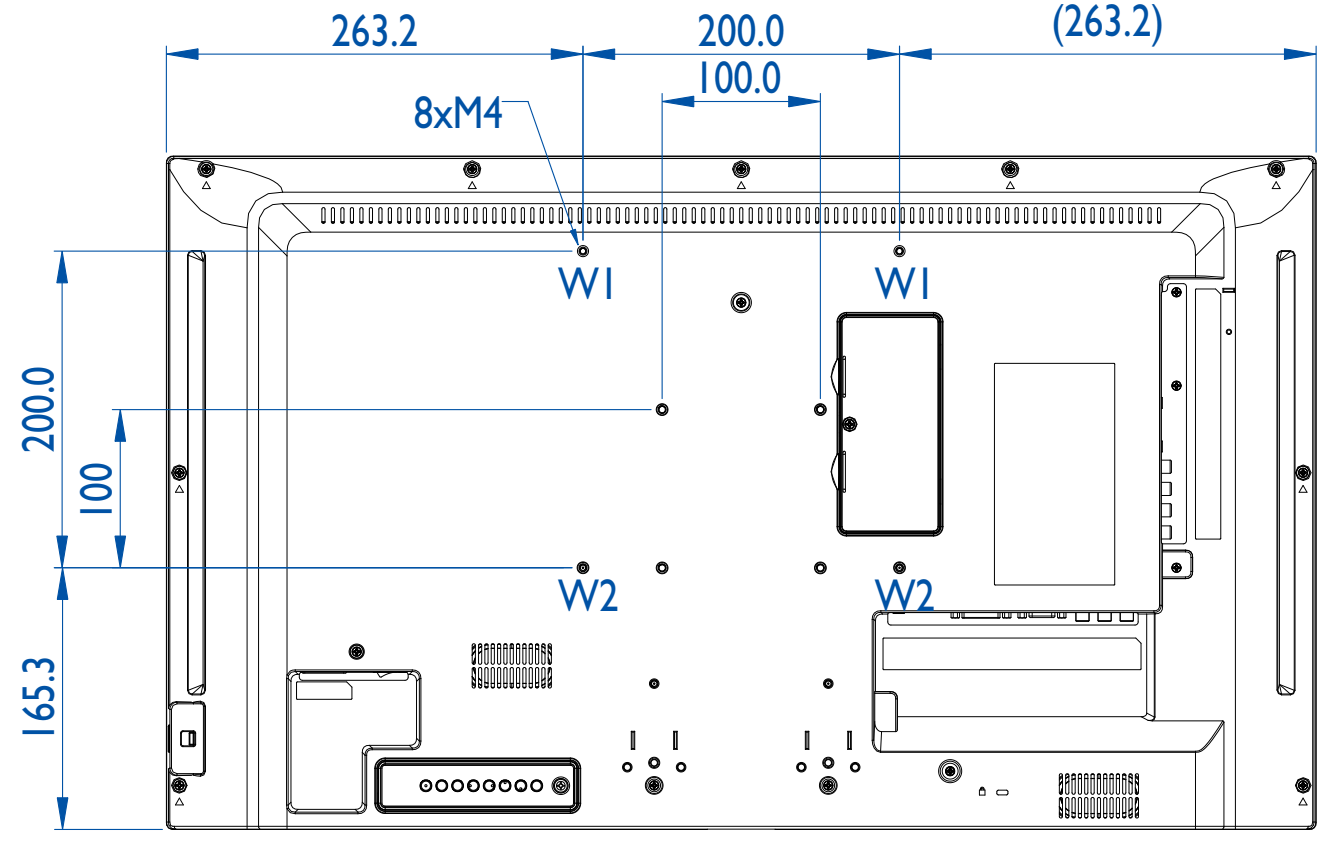

# Philips BDL3230QL

Version: 1.3

Release Date: 2015/09/25

### Wall Mount Hole Specificaiton

Available screw length:  $L=10+X$   
 Max. screw length:  $L_{max}=B+X$

Type	Screw Size	L	$L_{max}=B+X$	A	C
W1	M4	$10+X$	$10.7+X$ mm	2.2mm	12.2mm
W1	M4	$10+X$	$10.5+X$ mm	2.9mm	11.6mm

Where  
 No thread distance: A  
 Thickness of wall mount plate: X